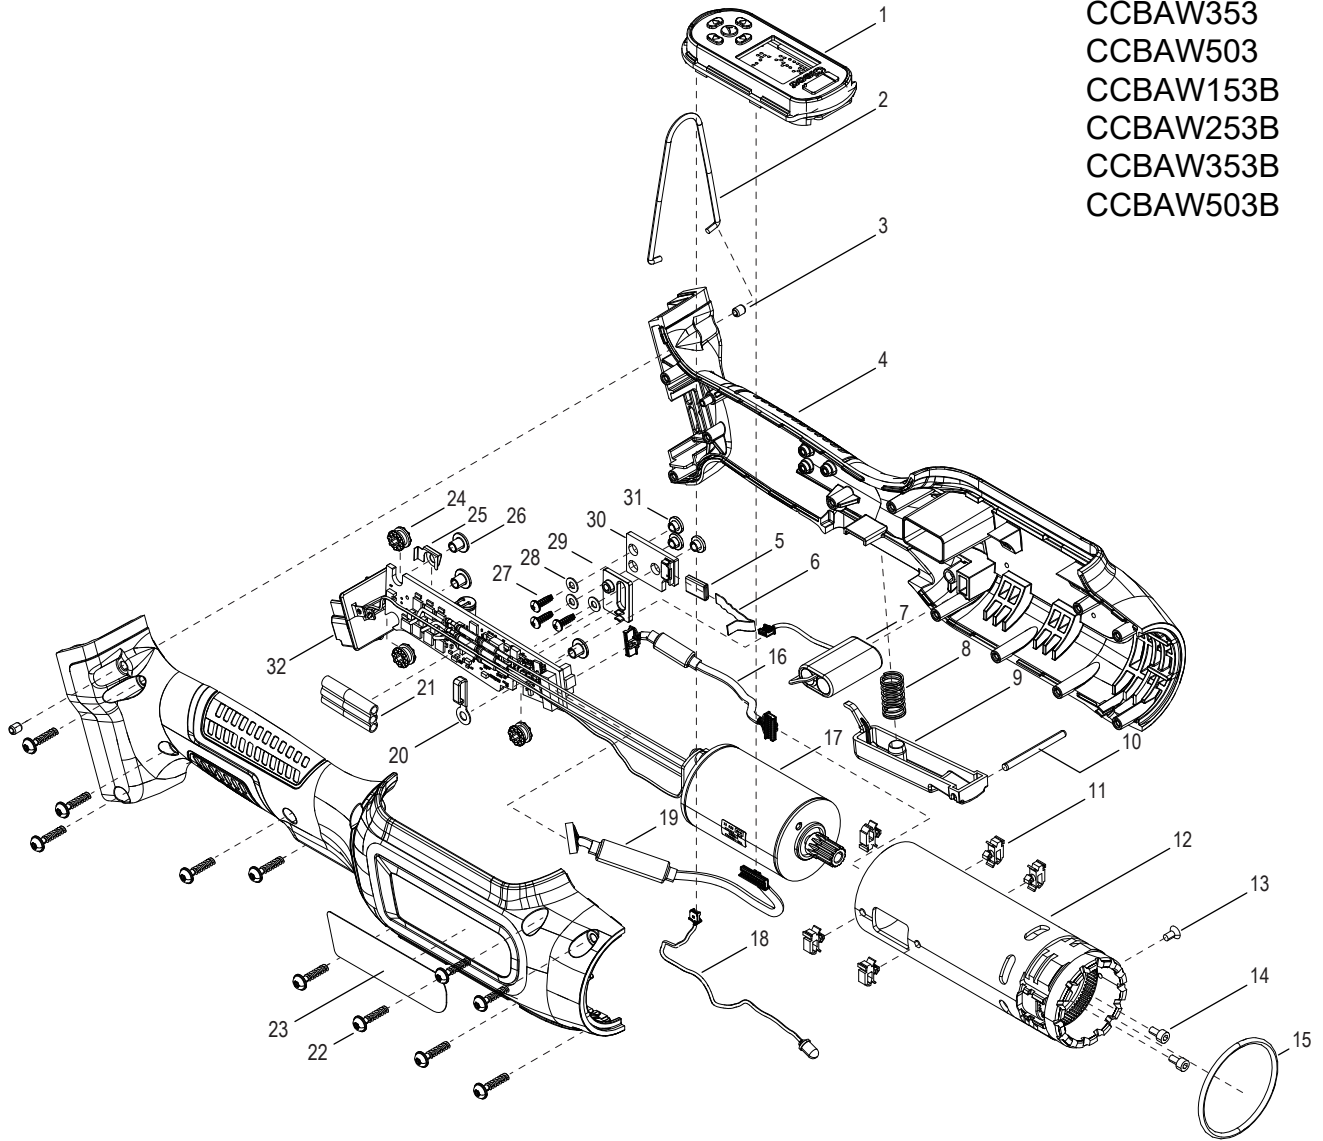

-  # 13 1.75 Nm
-  # 14 2 Nm
-  # 22 1.75 Nm

REF	NUMBER	#	EN
			DESCRIPTION
1	T50-3102176	1	Measurement Card
2	931962	1	Hanging Bracket
3	931791	2	Dowel Pin
4	T50-3000799	1	Right Angle Housing Kit
5	T50-1000693	1	Ribbon Cable Ferrite
6	T50-1001242	1	Ribbon Cable
7	T50-1000864	1	Capacitor
8	T50-1000348	1	Spring
9	T50-1000389	1	Right Angle Trigger
10	832120	1	Dowel Pin
11	T50-1000542	5	Wire Snap Lock
12	T50-1000323	1	Right Angle Motor Mount
13	542940-58	1	Screw
14	94234135	2	Screw
15	T50-1000516	1	O-Ring
16	T55-1000041	1	Cable Servo Encoder
17	T50-1000922	1	Motor
18	T55-1000043	1	Right Angle Work Light
19	T55-1000050	1	Measurement Card Cable
20	T50-1000595	1	Cable Clamp
21	T50-1001496	1	CC Servo Wire Socket
22	T50-1000537	11	Screw
23	T50-1000596	1	Label
24	T50-1000511	3	Dampener
25	T50-1102193	1	Ground Clip
26	T50-1000600	3	Shoulder Spacer
27	208825PT	3	Screw
28	T50-1000510	3	Washer
29	T50-3000245	1	Right Angle Subassembly
30	T55-1000029	1	Right Angle Trigger Board
31	T50-1000509	3	Shoulder Washer
32	T50-3102097	1	Servo Kit