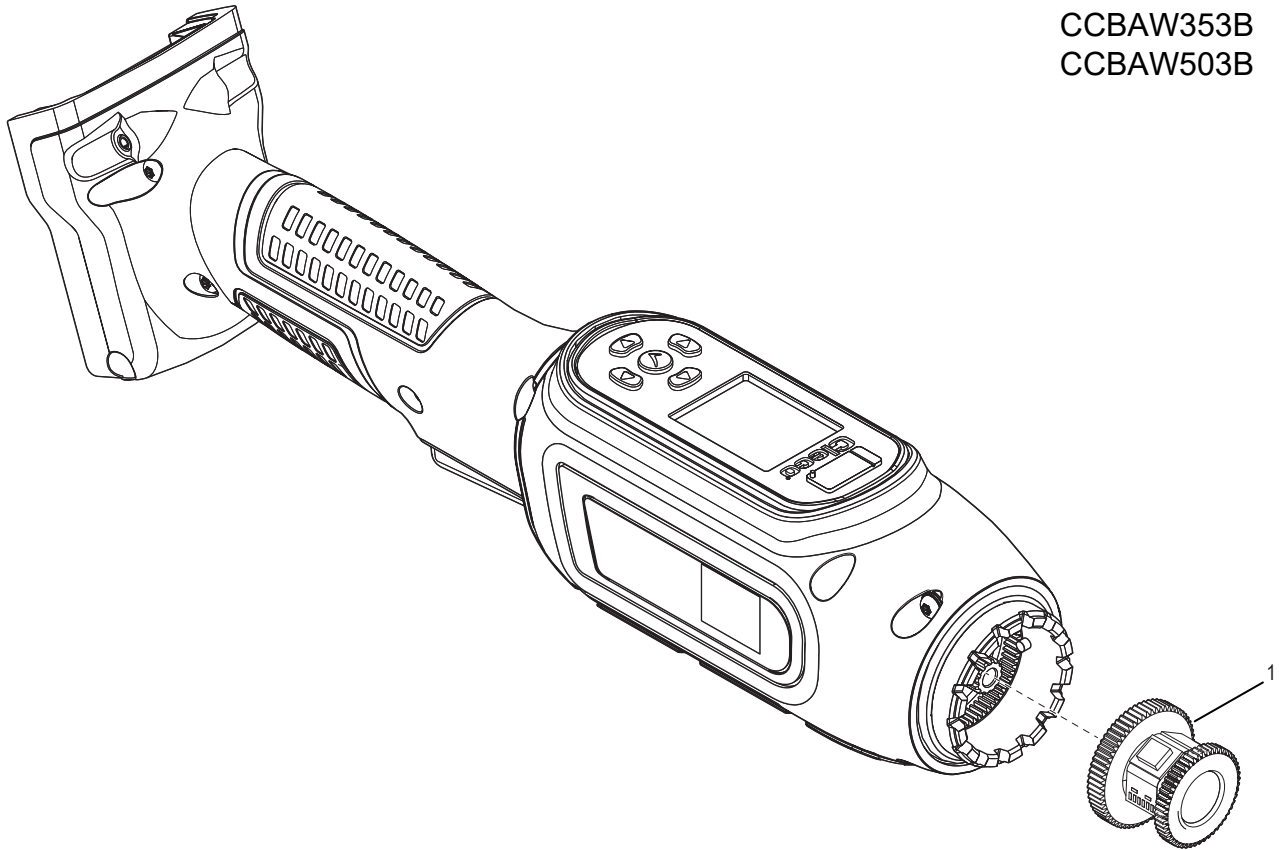

REF	NUMBER	#	EN
			DESCRIPTION
1	T50-3102176	1	Measurement Card
2	931962	1	Hanging Bracket
3	931791	2	Dowel Pin
4	T50-3000799	1	Right Angle Housing Kit
5	T50-1000693	1	Ribbon Cable Ferrite
6	T50-1001242	1	Ribbon Cable
7	T50-1000864	1	Capacitor
8	T50-1000348	1	Spring
9	T50-1000389	1	Right Angle Trigger
10	832120	1	Dowel Pin
11	T50-1000542	5	Wire Snap Lock
12	T50-1000323	1	Right Angle Motor Mount
13	542940-58	1	Screw
14	94234135	2	Screw
15	T50-1000516	1	O-Ring
16	T55-1000041	1	Cable Servo Encoder
17	T50-1000922	1	Motor
18	T55-1000043	1	Right Angle Work Light
19	T55-1000050	1	Measurement Card Cable
20	T50-1000595	1	Cable Clamp
21	T50-1001496	1	CC Servo Wire Socket
22	T50-1000537	11	Screw
23	T50-1000596	1	Label
24	T50-1000511	3	Dampener
25	T50-1102193	1	Ground Clip
26	T50-1000600	3	Shoulder Spacer
27	208825PT	3	Screw
28	T50-1000510	3	Washer
29	T50-3000245	1	Right Angle Subassembly
30	T55-1000029	1	Right Angle Trigger Board
31	T50-1000509	3	Shoulder Washer
32	T50-3102097	1	Servo Kit

= Quantity

02

MODELS
CCBAW153
CCBAW253
CCBAW353
CCBAW503
CCBAW153B
CCBAW253B
CCBAW353B
CCBAW503B