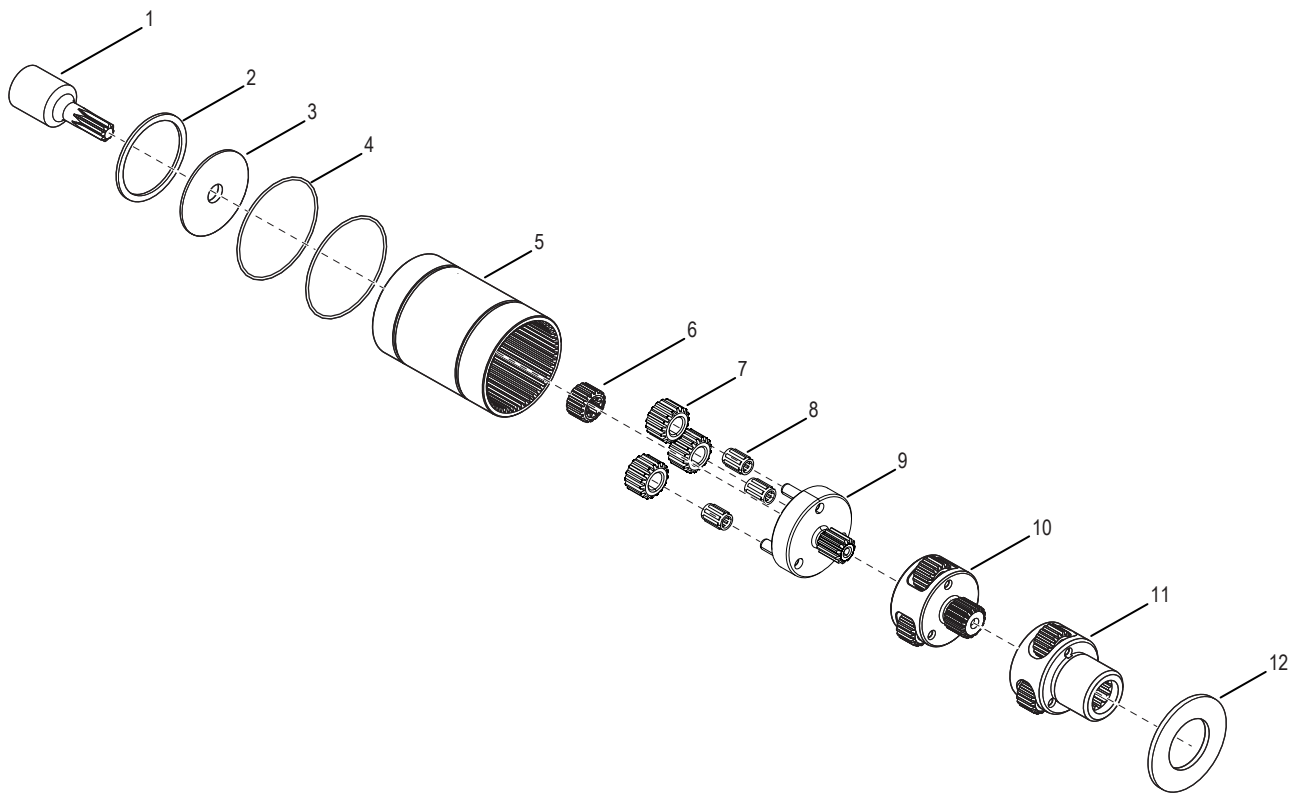

05

MODELS
CCBAW503
CCBAW503B

REF	NUMBER	#	EN
			DESCRIPTION
1	541898	1	Pinion
2	800116	1	Retaining Ring
3	541887	1	Washer
4	542724	2	O-Ring
5	T50-1000321	1	Ring Gear
6	541899	1	Gear
7	541894	3	Gear
8	203749	3	Bearing Cage
9	542230	1	Planet Carrier
10	T50-3000701	1	Planetary Gear Assembly
11	T50-3000692	1	Planetary Gear Assembly
12	207303	1	Washer

= Quantity