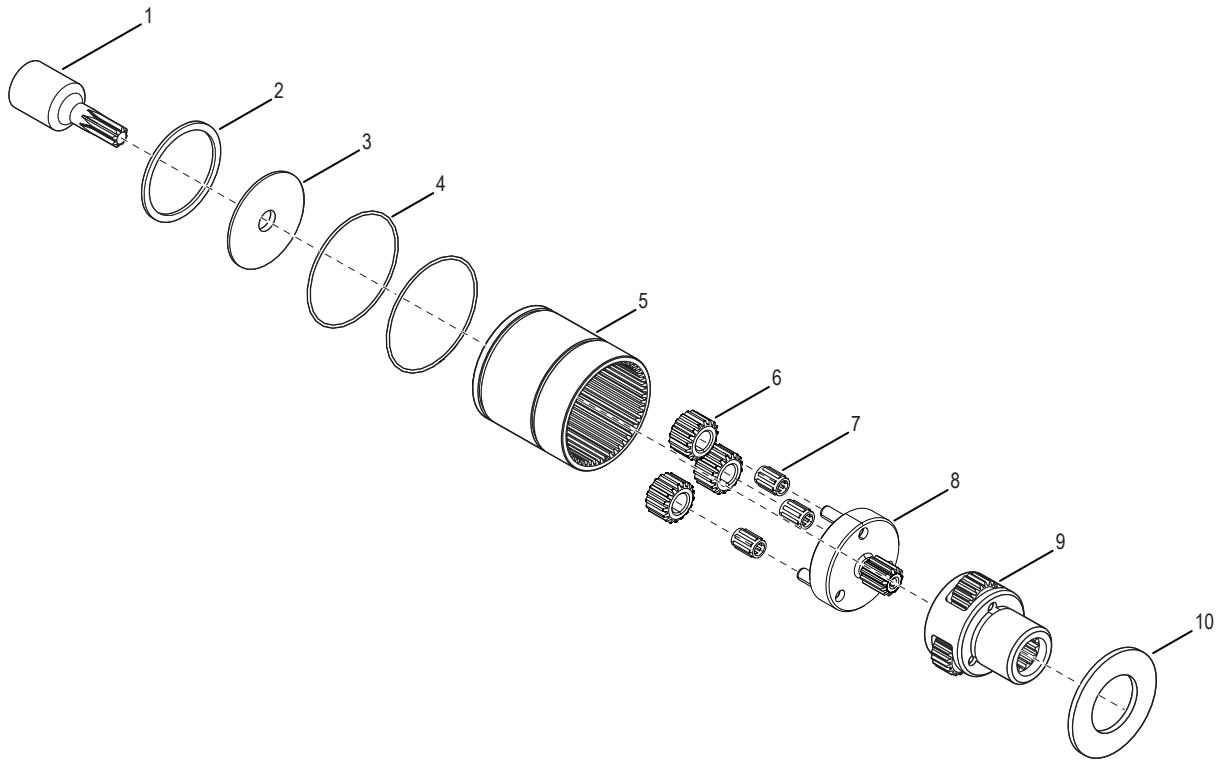

04

MODELS
CCBAW253
CCBAW353
CCBAW253B
CCBAW353B

REF	NUMBER	#	EN
			DESCRIPTION
1	541898	1	Pinion
2	800116	1	Retaining Ring
3	541887	1	Washer
4	542724	2	O-Ring
5	542722	1	Ring Gear
6	541893	3	Gear
7	203749	3	Bearing Cage
8	542232	1	Planet Carrier
9	T50-3000694	1	Planetary Gear Assembly
10	207303	1	Washer

= Quantity