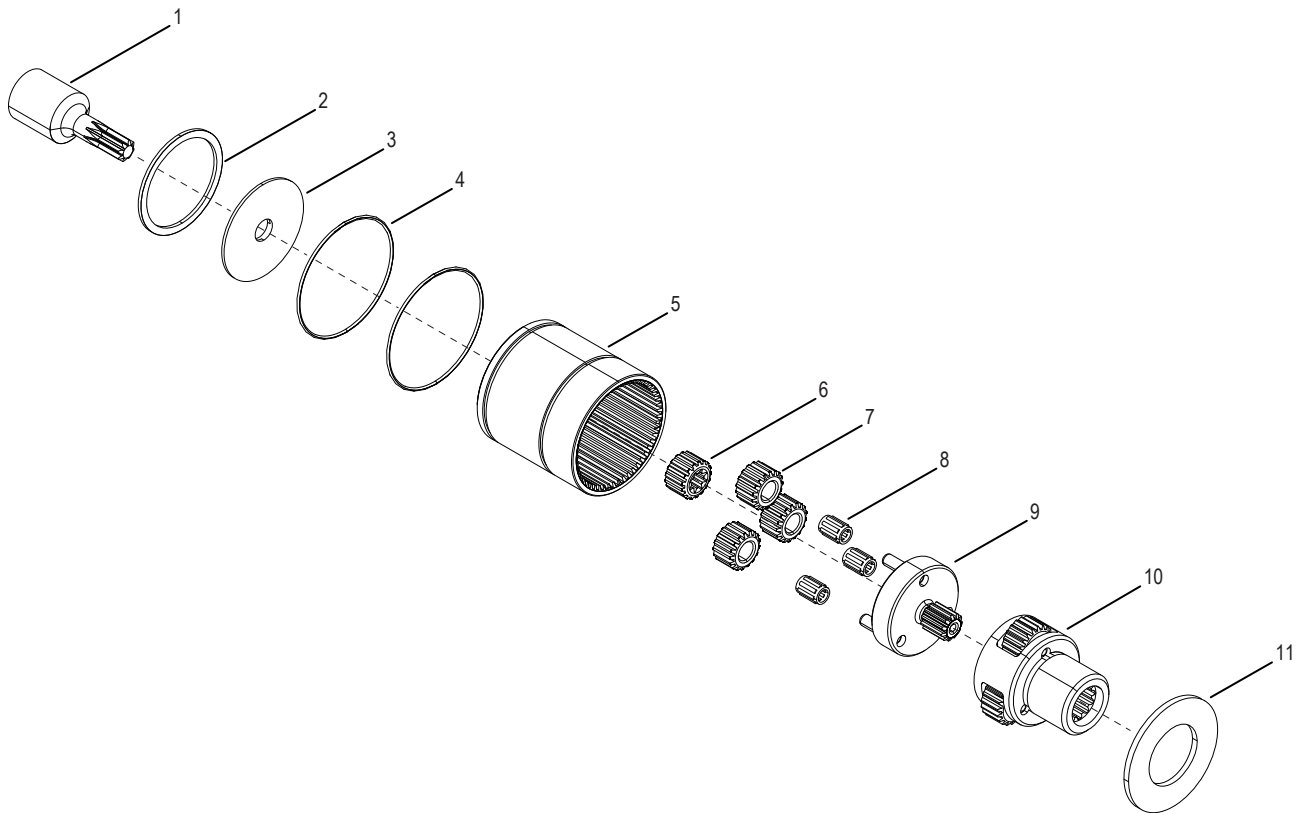

03

MODELS
CCBAW153
CCBAW153B

REF	NUMBER	#	EN
			DESCRIPTION
1	541898	1	Pinion
2	800116	1	Retaining Ring
3	541887	1	Washer
4	542724	2	O-Ring
5	542722	1	Ring Gear
6	541899	1	Gear
7	541894	3	Gear
8	203749	3	Bearing Cage
9	542233	1	Planet Carrier
10	T50-3000694	1	Planetary Gear Assembly
11	207303	1	Washer

= Quantity