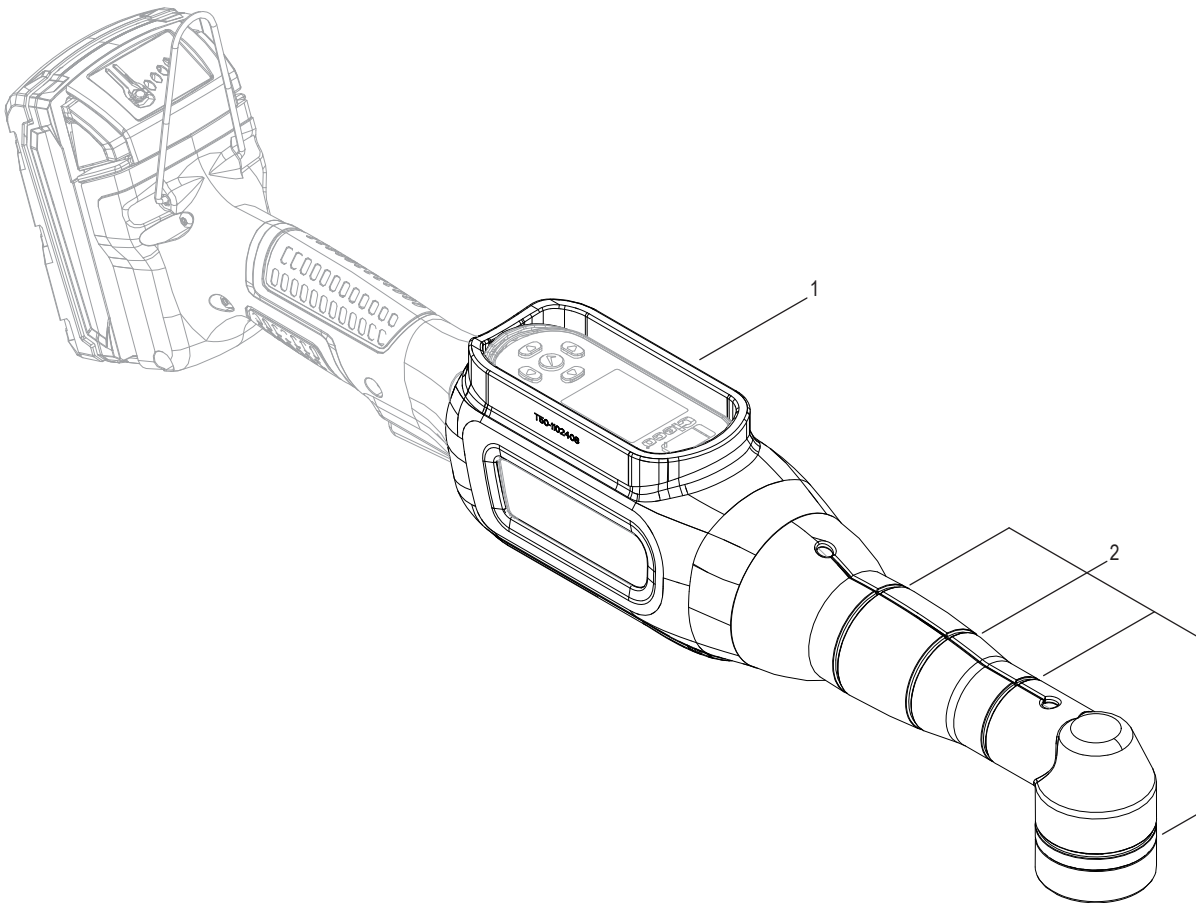

= Quantity

07

MODELS
CCBAW153B
CCBAW253B
CCBAW353B
CCBAW503B

REF	NUMBER	#	EN
			DESCRIPTION
1	See Table 3	1	Right Angle Head

= Quantity

TABLE 3						
REF	DESCRIPTION	#	CCBAW153B	CCBAW253B	CCBAW353B	CCBAW503B
1	Right Angle Head	1	T50-3000633	T50-3000633	T50-3000634	T50-3000635

= Quantity

08**CELLCORE
RIGHT ANGLE HEAD
PROTECTIVE COVER KIT**

REF	DESCRIPTION	#	CCBAW153 CCBAW153B	CCBAW253 CCBAW253B	CCBAW353 CCBAW353B	CCBAW503 CCBAW503B
---	Right Angle Head Protective Cover Kit	1	T50-3102258	T50-3102258	T50-3102259	T50-3102260
1	Right Angle Head Protective Cover	1	T50-1102350	T50-1102350	T50-1102407	T50-1102408
2	O-Ring	3	T50-1102729	T50-1102729	T50-1102730	T50-1102730