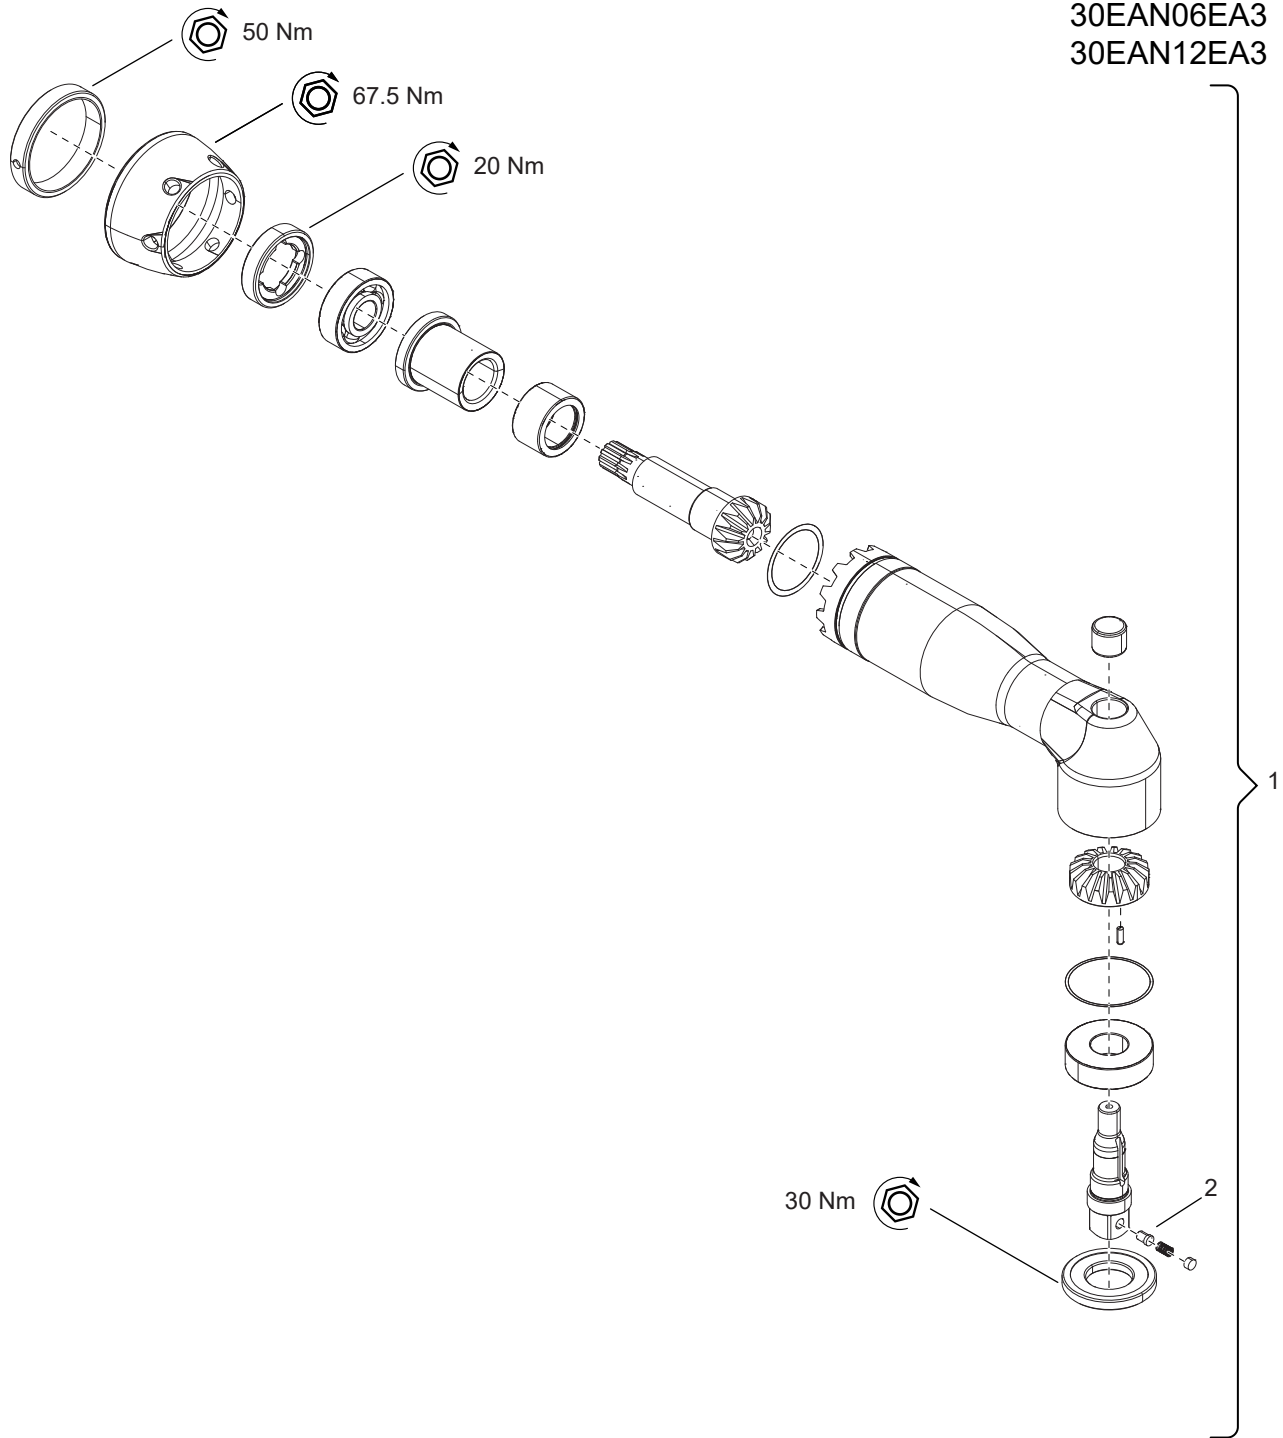

= Quantity

TABLE 1						
REF	DESCRIPTION	#	30EAN06EA3	30EAN12EA3	30EAN21FA3	30EAN28FA3
6	Transducer	1	961602PT-004	961602PT-009	961602PT-019	961602PT-025

= Quantity

03MODELS
30EAN06EA3

REF	NUMBER	#	EN
			DESCRIPTION
1	541044	1	Pinion Adapter
2	208161PT	1	Pinion Extension
3	208185PT	1	Retaining Ring
4	208482PT	1	Washer
5	208660PT	1	Ring Gear
6	T50-3000658	1	Planetary Gear Assembly
7	208679PT	1	Bearing
8	208750PT	1	Retaining Ring

= Quantity

04MODELS
30EAN12EA3
30EAN21FA3
30EAN28FA3

REF	NUMBER	#	EN
			DESCRIPTION
1	541044	1	Pinion Adapter
2	See Table 3	1	Pinion Extension
3	208185PT	1	Retaining Ring
4	See Table 3	1	Washer
5	208159PT	1	Ring Gear
6	See Table 3	1	Planetary Gear Assembly
7	See Table 3	1	Planetary Gear Assembly

= Quantity

TABLE 3					
REF	DESCRIPTION	#	30EAN12EA3	30EAN21FA3	30EAN28FA3
2	Pinion Extension	1	208479PT	208137PT	208161PT
4	Washer	1	208482PT	208486PT	208486PT
6	Planetary Gear Assembly	1	T50-3000659	T50-3000587	T50-3000589
7	Planetary Gear Assembly	1	T50-3000660	T50-3000662	T50-3000662

= Quantity

05

MODELS
30EAN06EA3
30EAN12EA3

REF	NUMBER	#	EN
			DESCRIPTION
1	302102PT	1	Right Angle Output
2	T50-3102217	1	3/8" Pin Retainer Kit

= Quantity

06

MODELS
30EAN21FA3
30EAN28FA3

REF	NUMBER	#	EN
			DESCRIPTION
1	302172PT	1	Right Angle Output
2	T50-3102217	1	3/8" Pin Retainer Kit