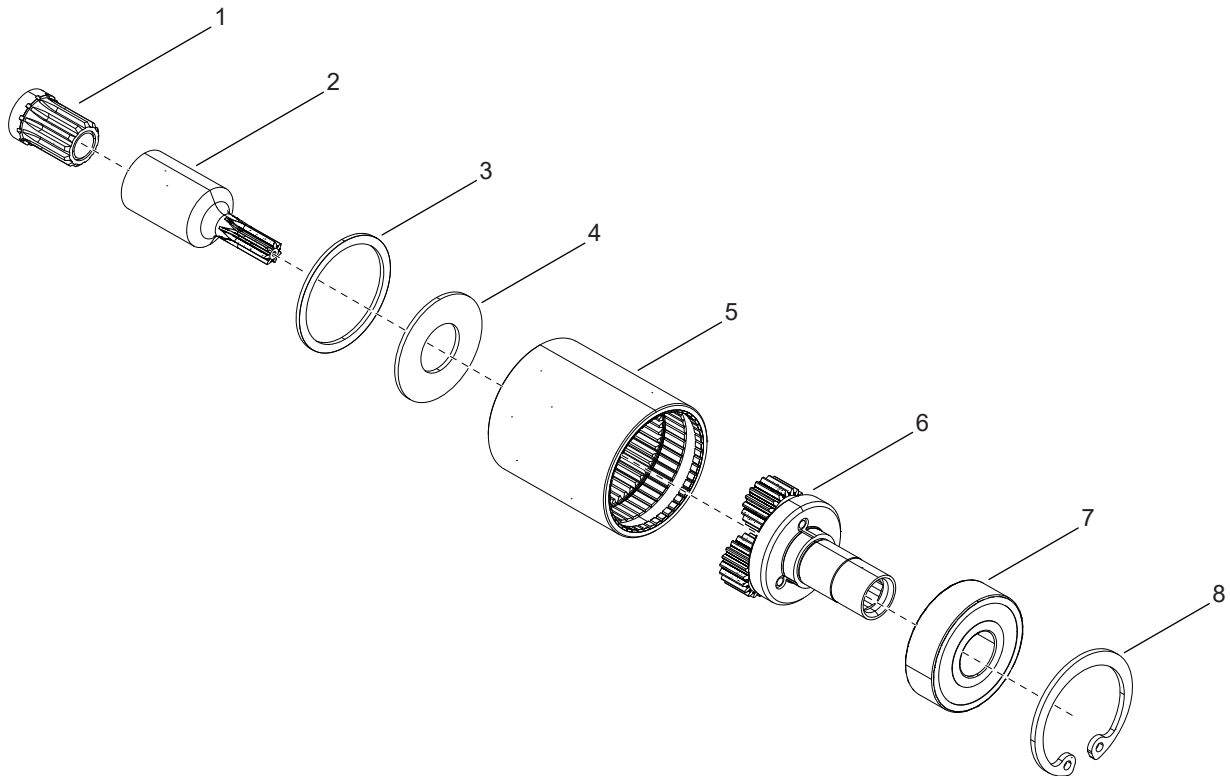

REF	NUMBER	#	EN
			DESCRIPTION
1	208746PT	1	Handle Nut
2	22598	1	O Ring
3	208532PT	1	Handle Grip
4	207918PT	2	Button
5	208002PT	2	Spring
6	207963PT	2	Button Guide
7	944728PT	1	Label Ring
8	207951PT	1	Label
9	207925PT	1	Protective Ring
10	207967PT	1	Label
11	207905PT	1	Light Ring Assembly
12	T50-1102567	1	Handle Nut
13	302086PT	1	Start Switch Assembly
14	961559PT	1	Housing Connector
15	207921PT	1	Screw
16	207903PT	1	Inner Handle
17	207949PT	1	Screw
18	961558PT	1	Connector Body
19	961692PT	1	Contact Carrier
20	961557PT	1	TIM Cable
21	961564PT	1	Circuit Board Holder
22	961575PT	1	Rubber Grommet
23	T50-1000391	1	Wire Guide
24	961668PT	1	TIM Board
25	60371	1	O Ring
26	T55-1000046	1	Encoder Cable

= Quantity

TABLE 1						
REF	DESCRIPTION	#	30EAN06EA3	30EAN12EA3	30EAN21FA3	30EAN28FA3
6	Transducer	1	961602PT-004	961602PT-009	961602PT-019	961602PT-025

= Quantity

03MODELS
30EAN06EA3

REF	NUMBER	#	EN
			DESCRIPTION
1	541044	1	Pinion Adapter
2	208161PT	1	Pinion Extension
3	208185PT	1	Retaining Ring
4	208482PT	1	Washer
5	208660PT	1	Ring Gear
6	T50-3000658	1	Planetary Gear Assembly
7	208679PT	1	Bearing
8	208750PT	1	Retaining Ring