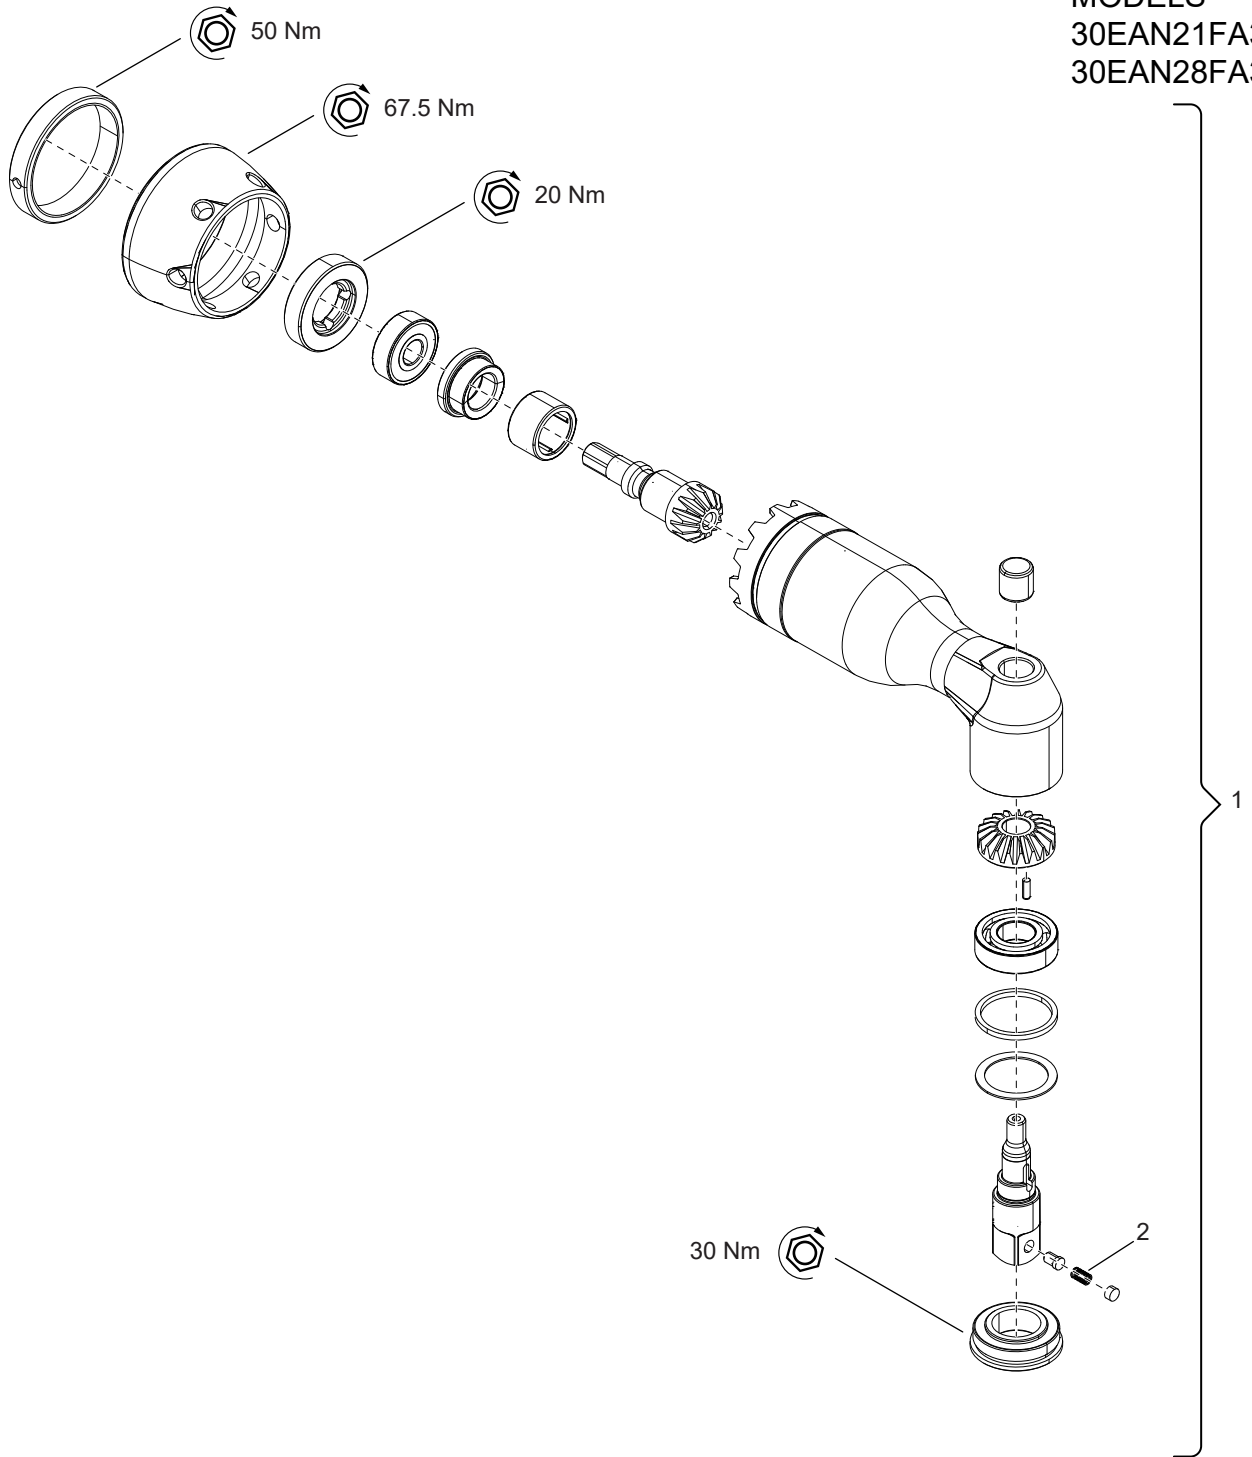

= Quantity

TABLE 1						
REF	DESCRIPTION	#	30EAN06EA3	30EAN12EA3	30EAN21FA3	30EAN28FA3
6	Transducer	1	961602PT-004	961602PT-009	961602PT-019	961602PT-025

= Quantity

03MODELS
30EAN06EA3

REF	NUMBER	#	EN
			DESCRIPTION
1	541044	1	Pinion Adapter
2	208161PT	1	Pinion Extension
3	208185PT	1	Retaining Ring
4	208482PT	1	Washer
5	208660PT	1	Ring Gear
6	T50-3000658	1	Planetary Gear Assembly
7	208679PT	1	Bearing
8	208750PT	1	Retaining Ring

= Quantity

TABLE 3					
REF	DESCRIPTION	#	30EAN12EA3	30EAN21FA3	30EAN28FA3
2	Pinion Extension	1	208479PT	208137PT	208161PT
4	Washer	1	208482PT	208486PT	208486PT
6	Planetary Gear Assembly	1	T50-3000659	T50-3000587	T50-3000589
7	Planetary Gear Assembly	1	T50-3000660	T50-3000662	T50-3000662

= Quantity

05

MODELS
30EAN06EA3
30EAN12EA3

REF	NUMBER	#	EN
			DESCRIPTION
1	302102PT	1	Right Angle Output
2	T50-3102217	1	3/8" Pin Retainer Kit

= Quantity

06

MODELS
30EAN21FA3
30EAN28FA3

REF	NUMBER	#	EN
			DESCRIPTION
1	302172PT	1	Right Angle Output
2	T50-3102217	1	3/8" Pin Retainer Kit