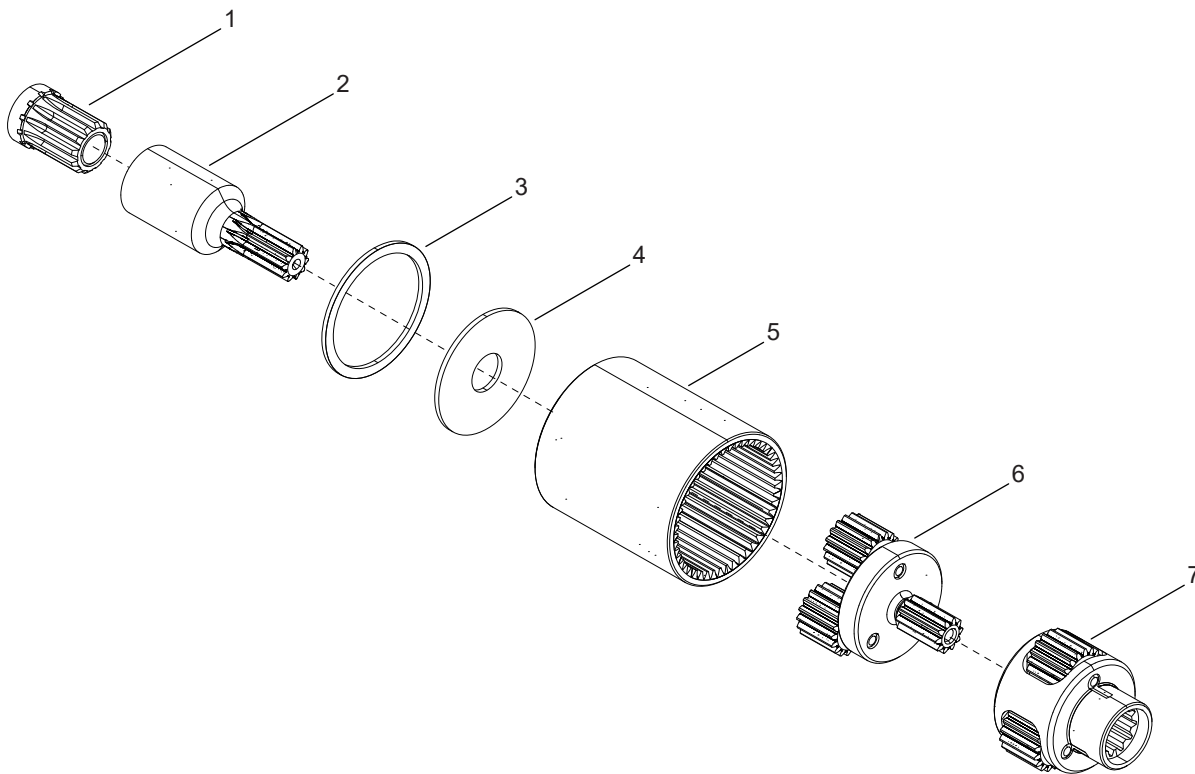

= Quantity

TABLE 1						
REF	DESCRIPTION	#	30EAN06EA3	30EAN12EA3	30EAN21FA3	30EAN28FA3
6	Transducer	1	961602PT-004	961602PT-009	961602PT-019	961602PT-025

= Quantity

03MODELS
30EAN06EA3

REF	NUMBER	#	EN
			DESCRIPTION
1	541044	1	Pinion Adapter
2	208161PT	1	Pinion Extension
3	208185PT	1	Retaining Ring
4	208482PT	1	Washer
5	208660PT	1	Ring Gear
6	T50-3000658	1	Planetary Gear Assembly
7	208679PT	1	Bearing
8	208750PT	1	Retaining Ring

= Quantity

04MODELS
30EAN12EA3
30EAN21FA3
30EAN28FA3

REF	NUMBER	#	EN
			DESCRIPTION
1	541044	1	Pinion Adapter
2	See Table 3	1	Pinion Extension
3	208185PT	1	Retaining Ring
4	See Table 3	1	Washer
5	208159PT	1	Ring Gear
6	See Table 3	1	Planetary Gear Assembly
7	See Table 3	1	Planetary Gear Assembly