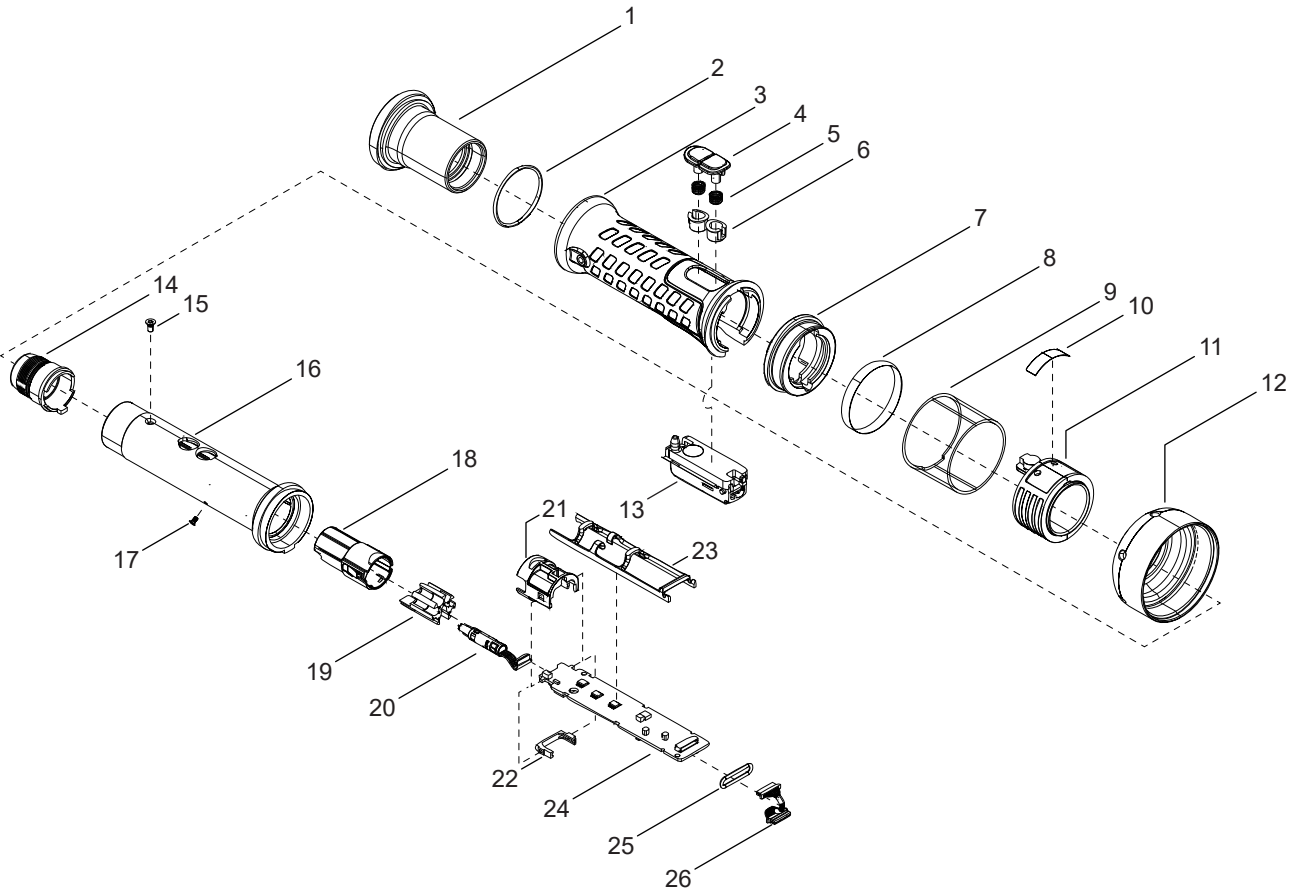

01

MODELS
30EAN06EA3
30EAN12EA3
30EAN21FA3
30EAN28FA3

- # 1 37 Nm
- # 12 50.5 Nm
- # 15 0.9 Nm
- # 17 0.42 Nm

REF	NUMBER	#	EN
			DESCRIPTION
1	208746PT	1	Handle Nut
2	22598	1	O Ring
3	208532PT	1	Handle Grip
4	207918PT	2	Button
5	208002PT	2	Spring
6	207963PT	2	Button Guide
7	944728PT	1	Label Ring
8	207951PT	1	Label
9	207925PT	1	Protective Ring
10	207967PT	1	Label
11	207905PT	1	Light Ring Assembly
12	T50-1102567	1	Handle Nut
13	302086PT	1	Start Switch Assembly
14	961559PT	1	Housing Connector
15	207921PT	1	Screw
16	207903PT	1	Inner Handle
17	207949PT	1	Screw
18	961558PT	1	Connector Body
19	961692PT	1	Contact Carrier
20	961557PT	1	TIM Cable
21	961564PT	1	Circuit Board Holder
22	961575PT	1	Rubber Grommet
23	T50-1000391	1	Wire Guide
24	961668PT	1	TIM Board
25	60371	1	O Ring
26	T55-1000046	1	Encoder Cable

= Quantity