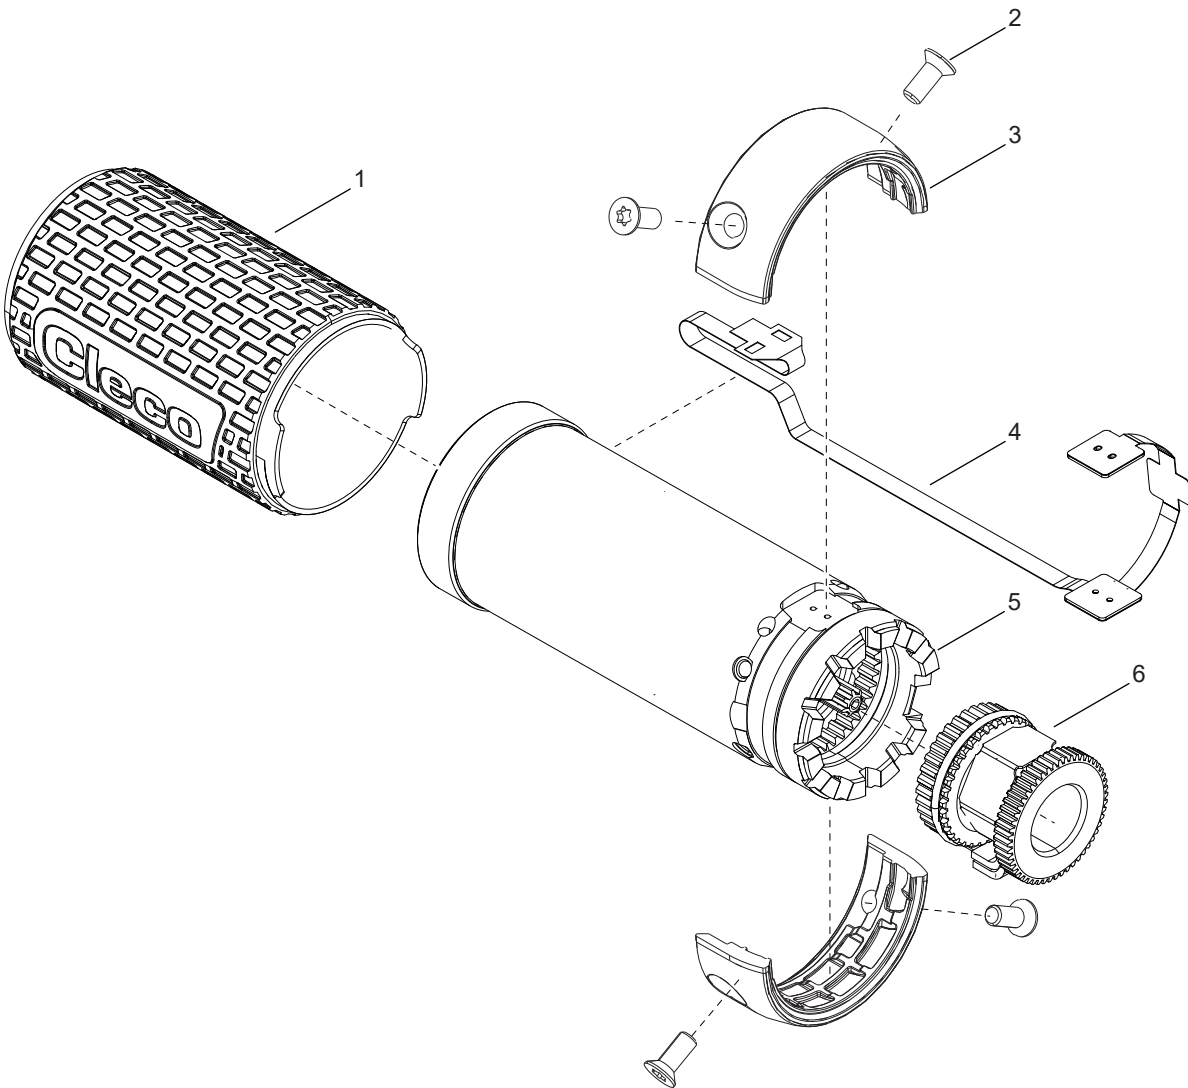

02

MODELS
30EAN06EA3
30EAN12EA3
30EAN21FA3
30EAN28FA3

2 1.4 Nm

REF	NUMBER	#	EN
			DESCRIPTION
1	T50-1102396	1	Motor Cover
2	T50-1102792	4	Screw
3	T50-1102275	2	Accessory Cover
4	961556PT	1	Flex Cable
5	T50-3000621	1	Motor Assembly (Includes 1)
6	See Table 1	1	Transducer

= Quantity

TABLE 1						
REF	DESCRIPTION	#	30EAN06EA3	30EAN12EA3	30EAN21FA3	30EAN28FA3
6	Transducer	1	961602PT-004	961602PT-009	961602PT-019	961602PT-025

= Quantity